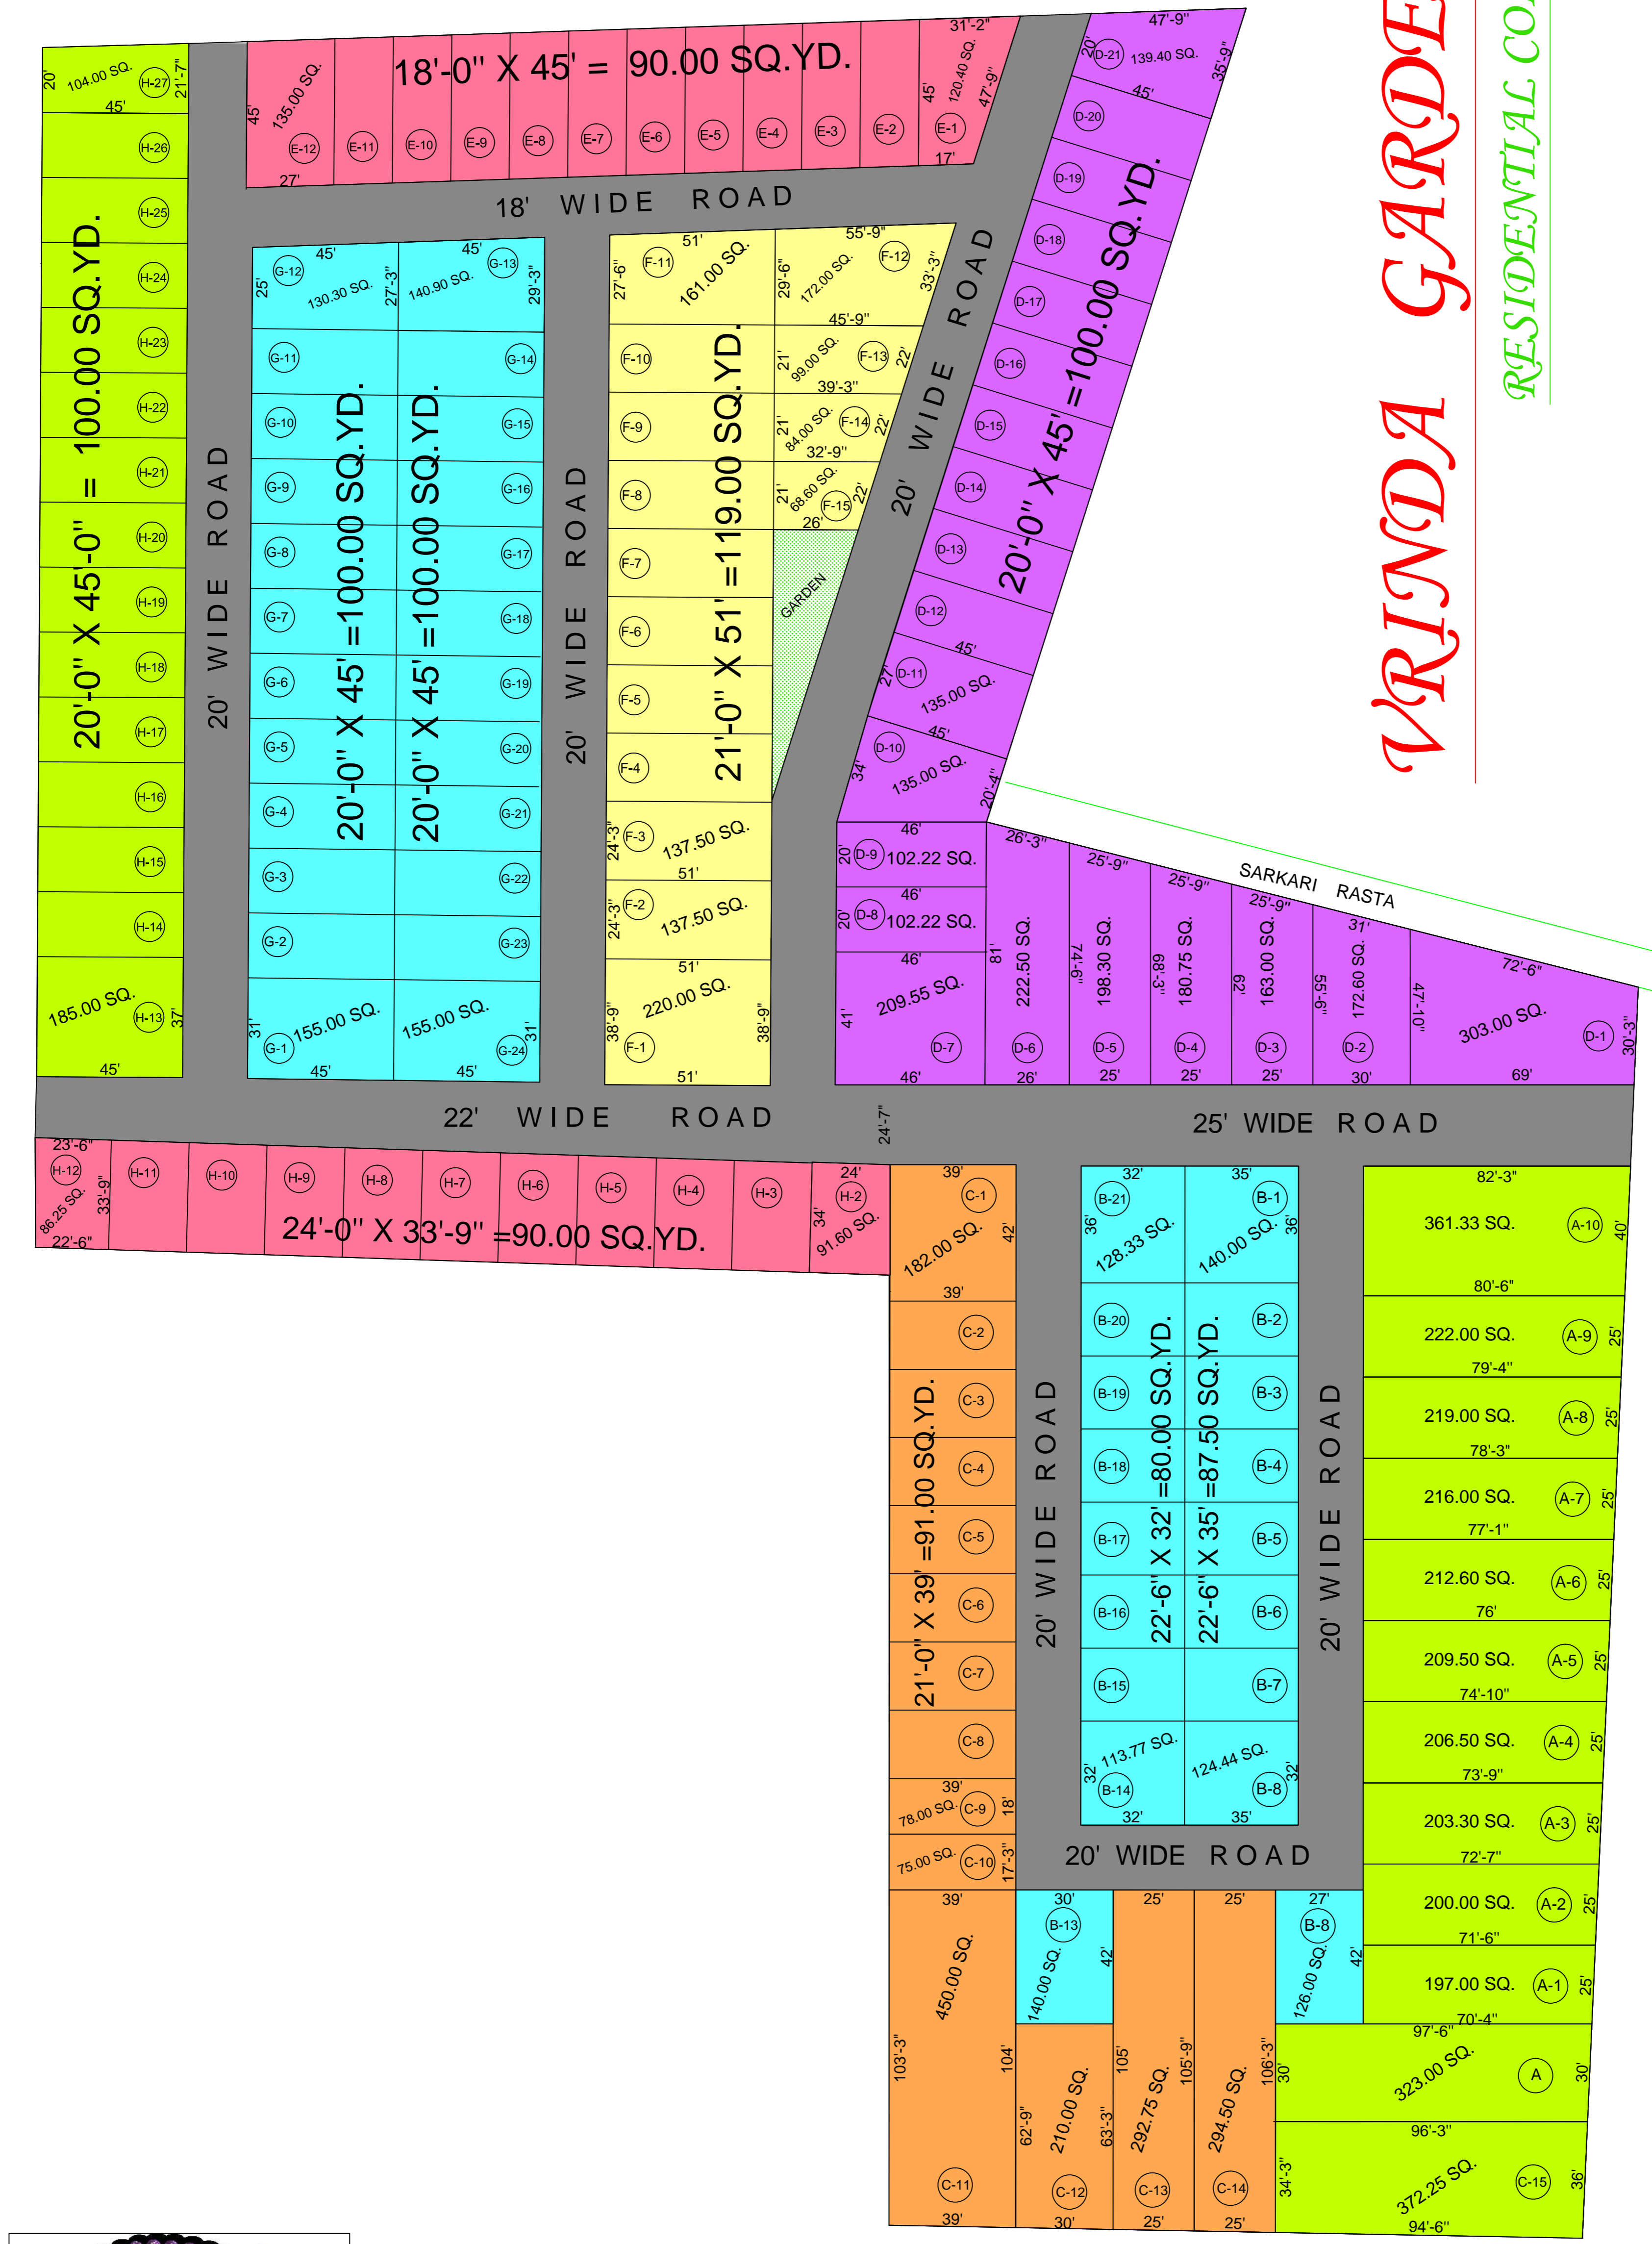

VRINDA GARDEN

RESIDENTIAL COLONY

GARUN GOVIND TO VRINDAVAN

TO NH-2 VIP ROAD